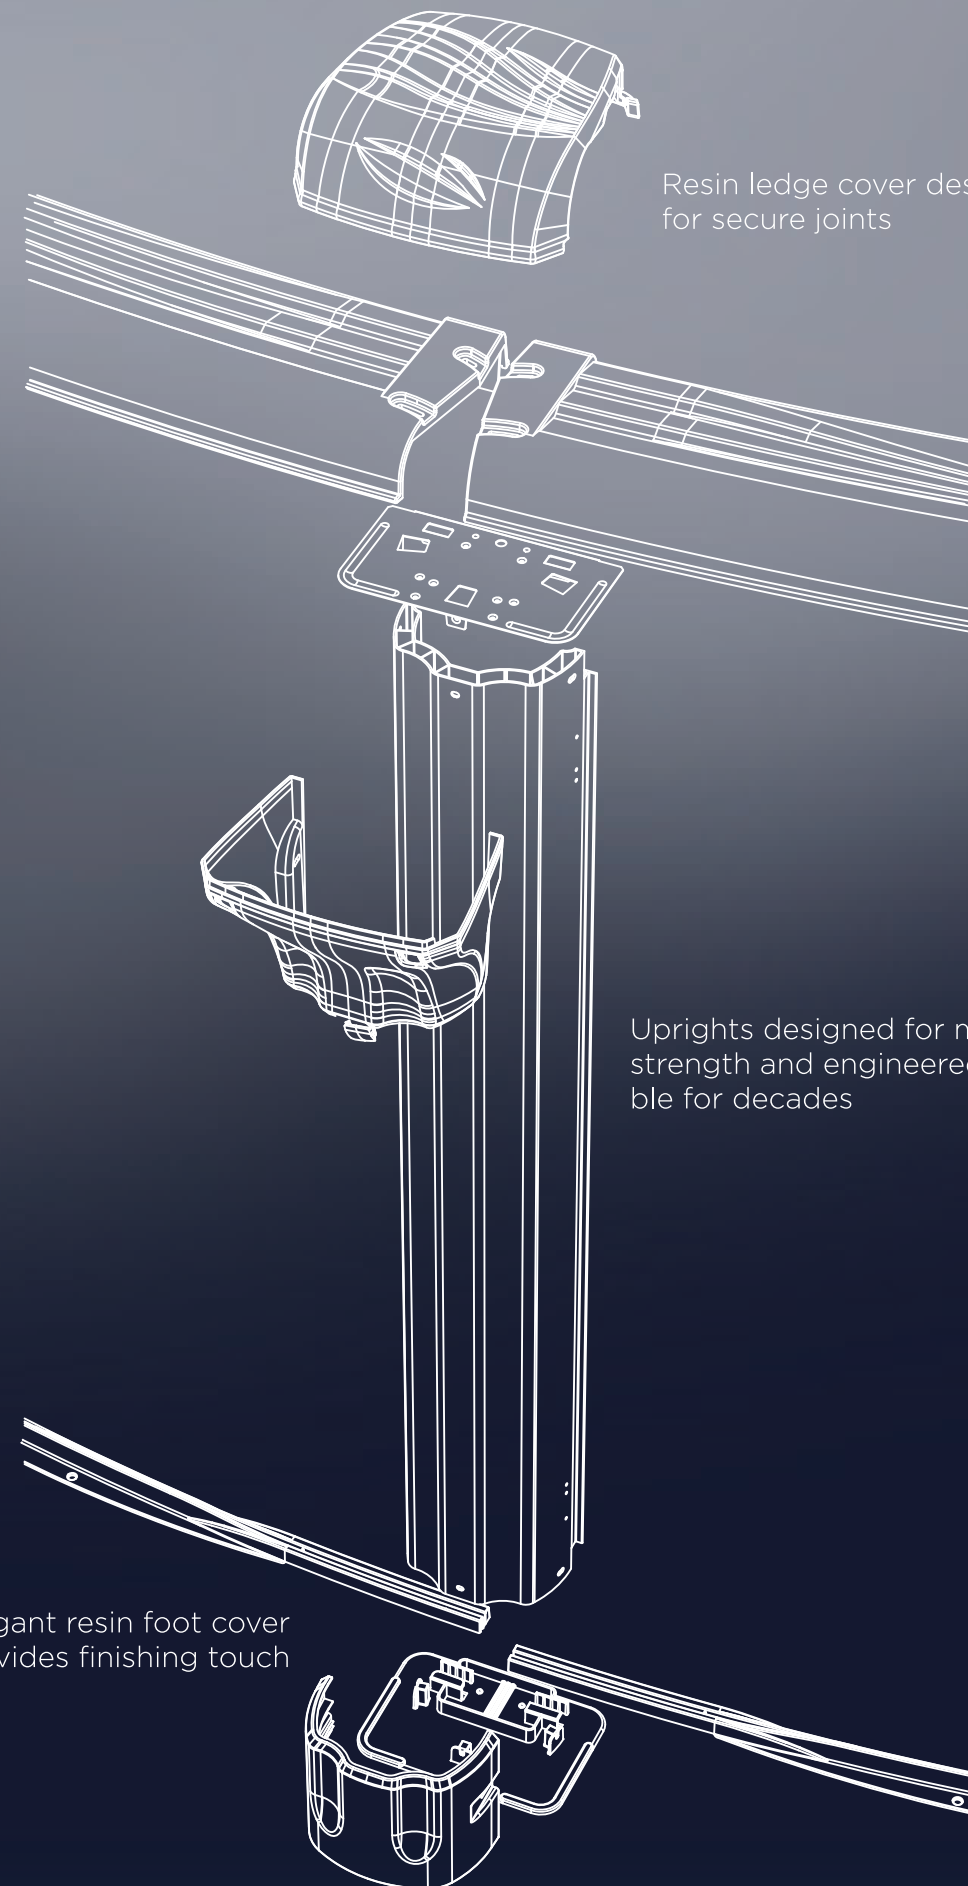

SUPERNOVA

Hybrid construction for outstanding rigidity

Resin ledge cover designed for secure joints

Uprights designed for maximum strength and engineered to be reliable for decades

Elegant resin foot cover provides finishing touch

Swim
ABOVEGROUND.COM

Your above ground pool is designed to provide years of pleasure and safe family fun, so water safety practices should be strictly followed and enforced. Your pool contains shallow water, which makes diving or jumping unsafe. Diving or jumping into shallow water can lead to severe injury or death. Please observe the safety precautions that were provided to you when you purchased your above ground pool and conform to all local regulations.
© Copyright 2019

54" Height

12' x 24' 15' x 26' 15' x 30' 18' x 33' 18' x 40'

Features

Hybrid Series

- 9-inch Dura filled Injection molded resin top ledge
- Matching printed double coated Zinc Guard 275 steel uprights with top Kote
- Two-piece resin ledge covers
- Injection molded resin bottom plates for added stability
- Elegant resin foot cover
- Avantgarde wall pattern
- Heavy corrugated wall with superior coatings
- Stainless steel hardware
- Exclusive poly-enamel inside protection
- UV protected Injection molded bottom system to protect against shifting
- Easy to assemble
- Yardmore Buttress-free system for oval pools -enjoy your pool without losing your yard

9-inch top ledges are engineered in resin providing resistance to wear and tear and difficult temperatures

AVANTGARDE wall pattern, incorporating warm tones of champagne

Printed steel uprights to match the refreshing wall pattern, complemented with elegant resin footcovers